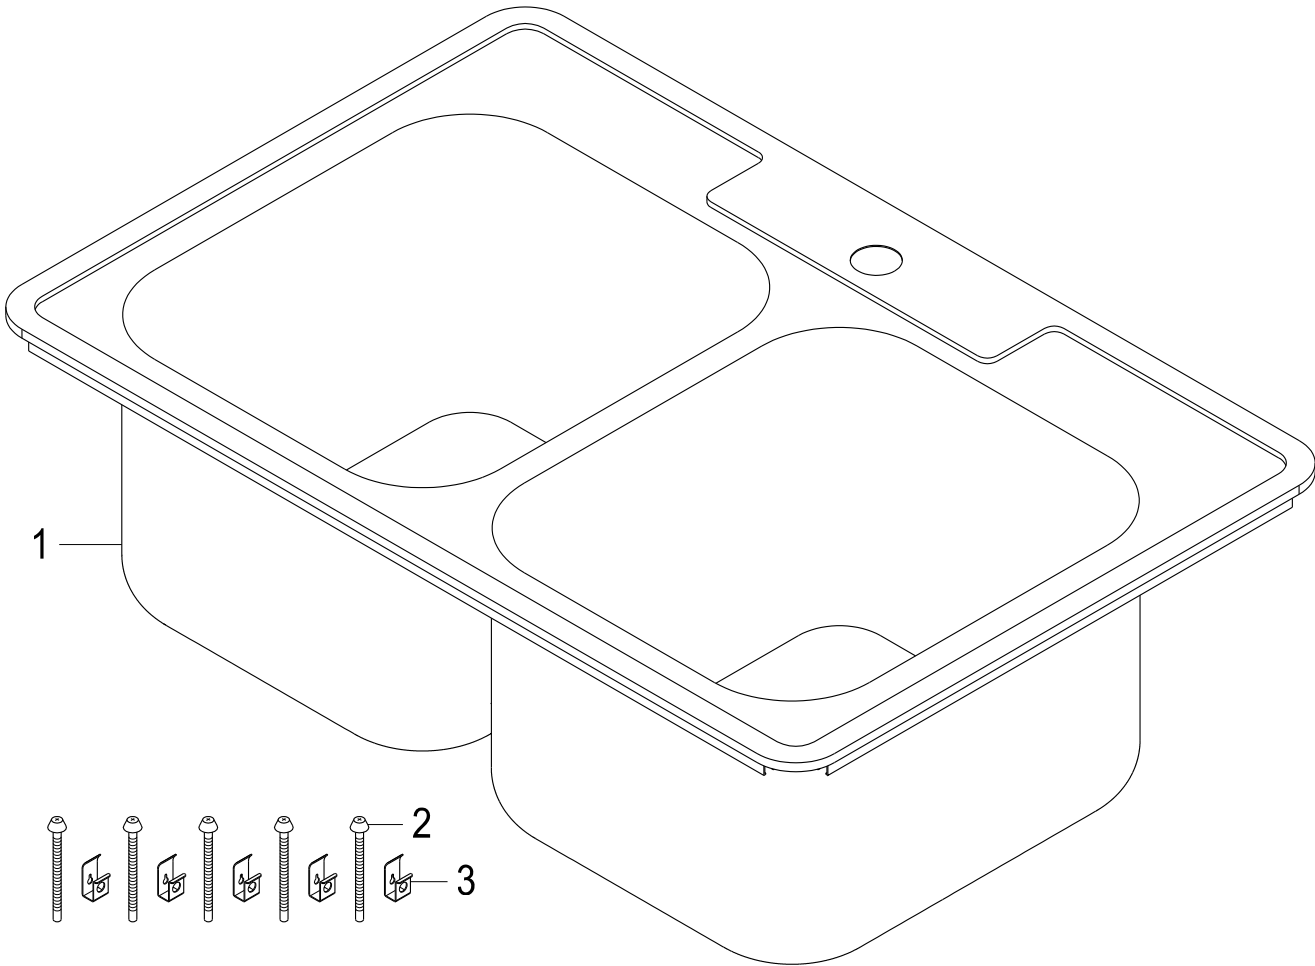

GKTD3322101

Stainless Steel Self-Rimming Double Bowl Kitchen Sink, 1 Hole, (L)33" X (W)22" X (D)10"

1

2

3